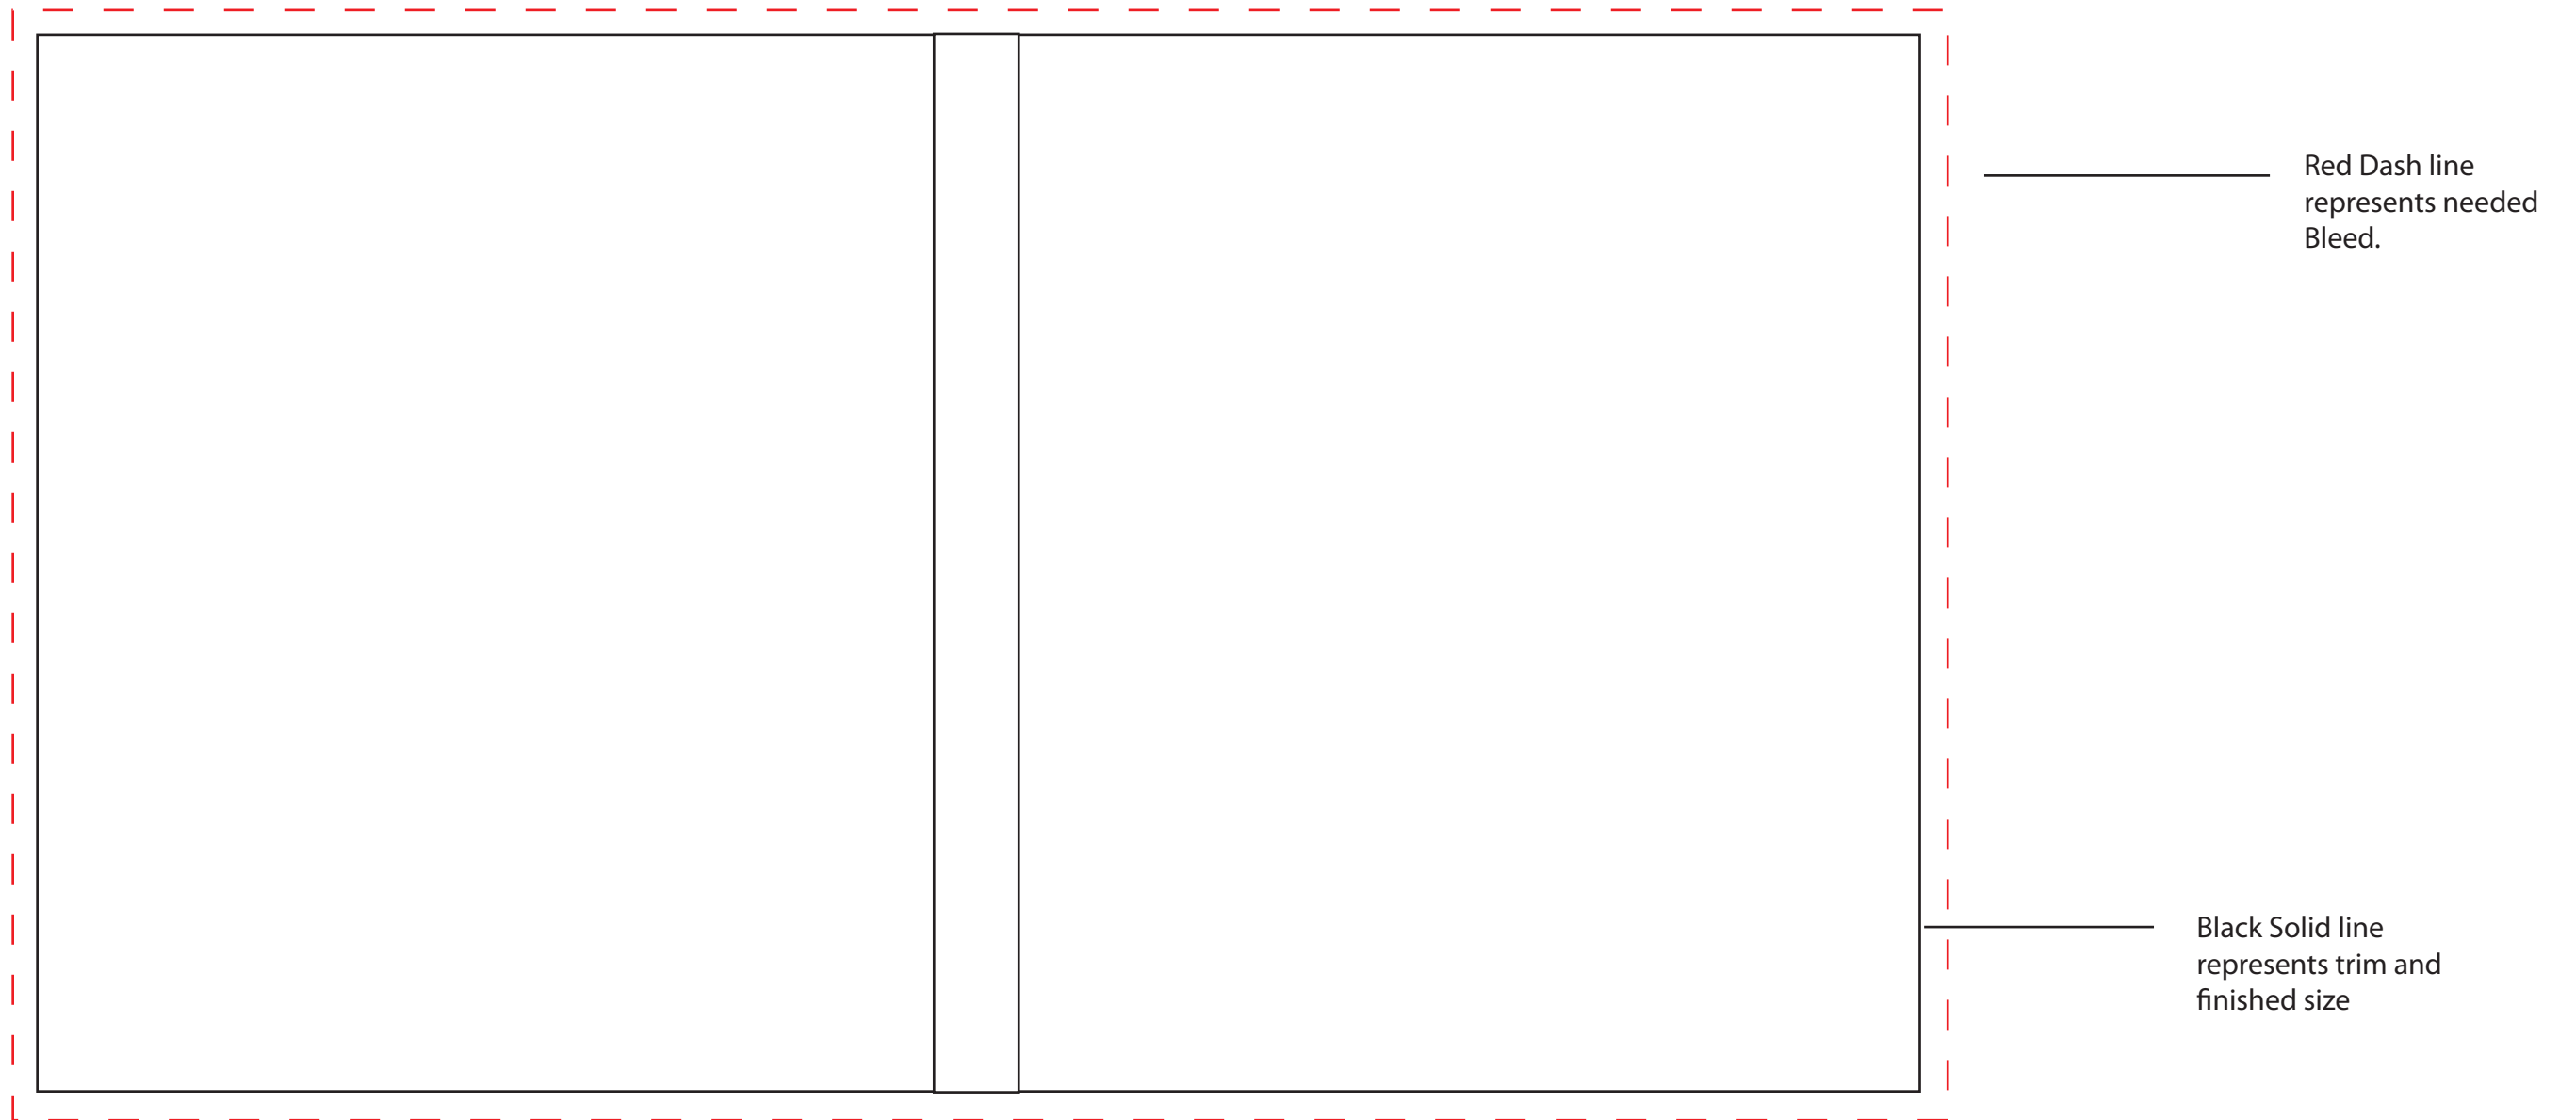

# 12.5MM BluRay Box Outsert Template

10 13/32" (264.3mm) wide x 5 27/32" (148.4mm) high

**INSTRUCTIONS:** Select the layer named "Place your artwork here". Use this layer to drop your design into, noting that ALL artwork must be inside the black lines above. However, please provide your artwork so that it bleeds out to the red dotted lines for cutting purposes.