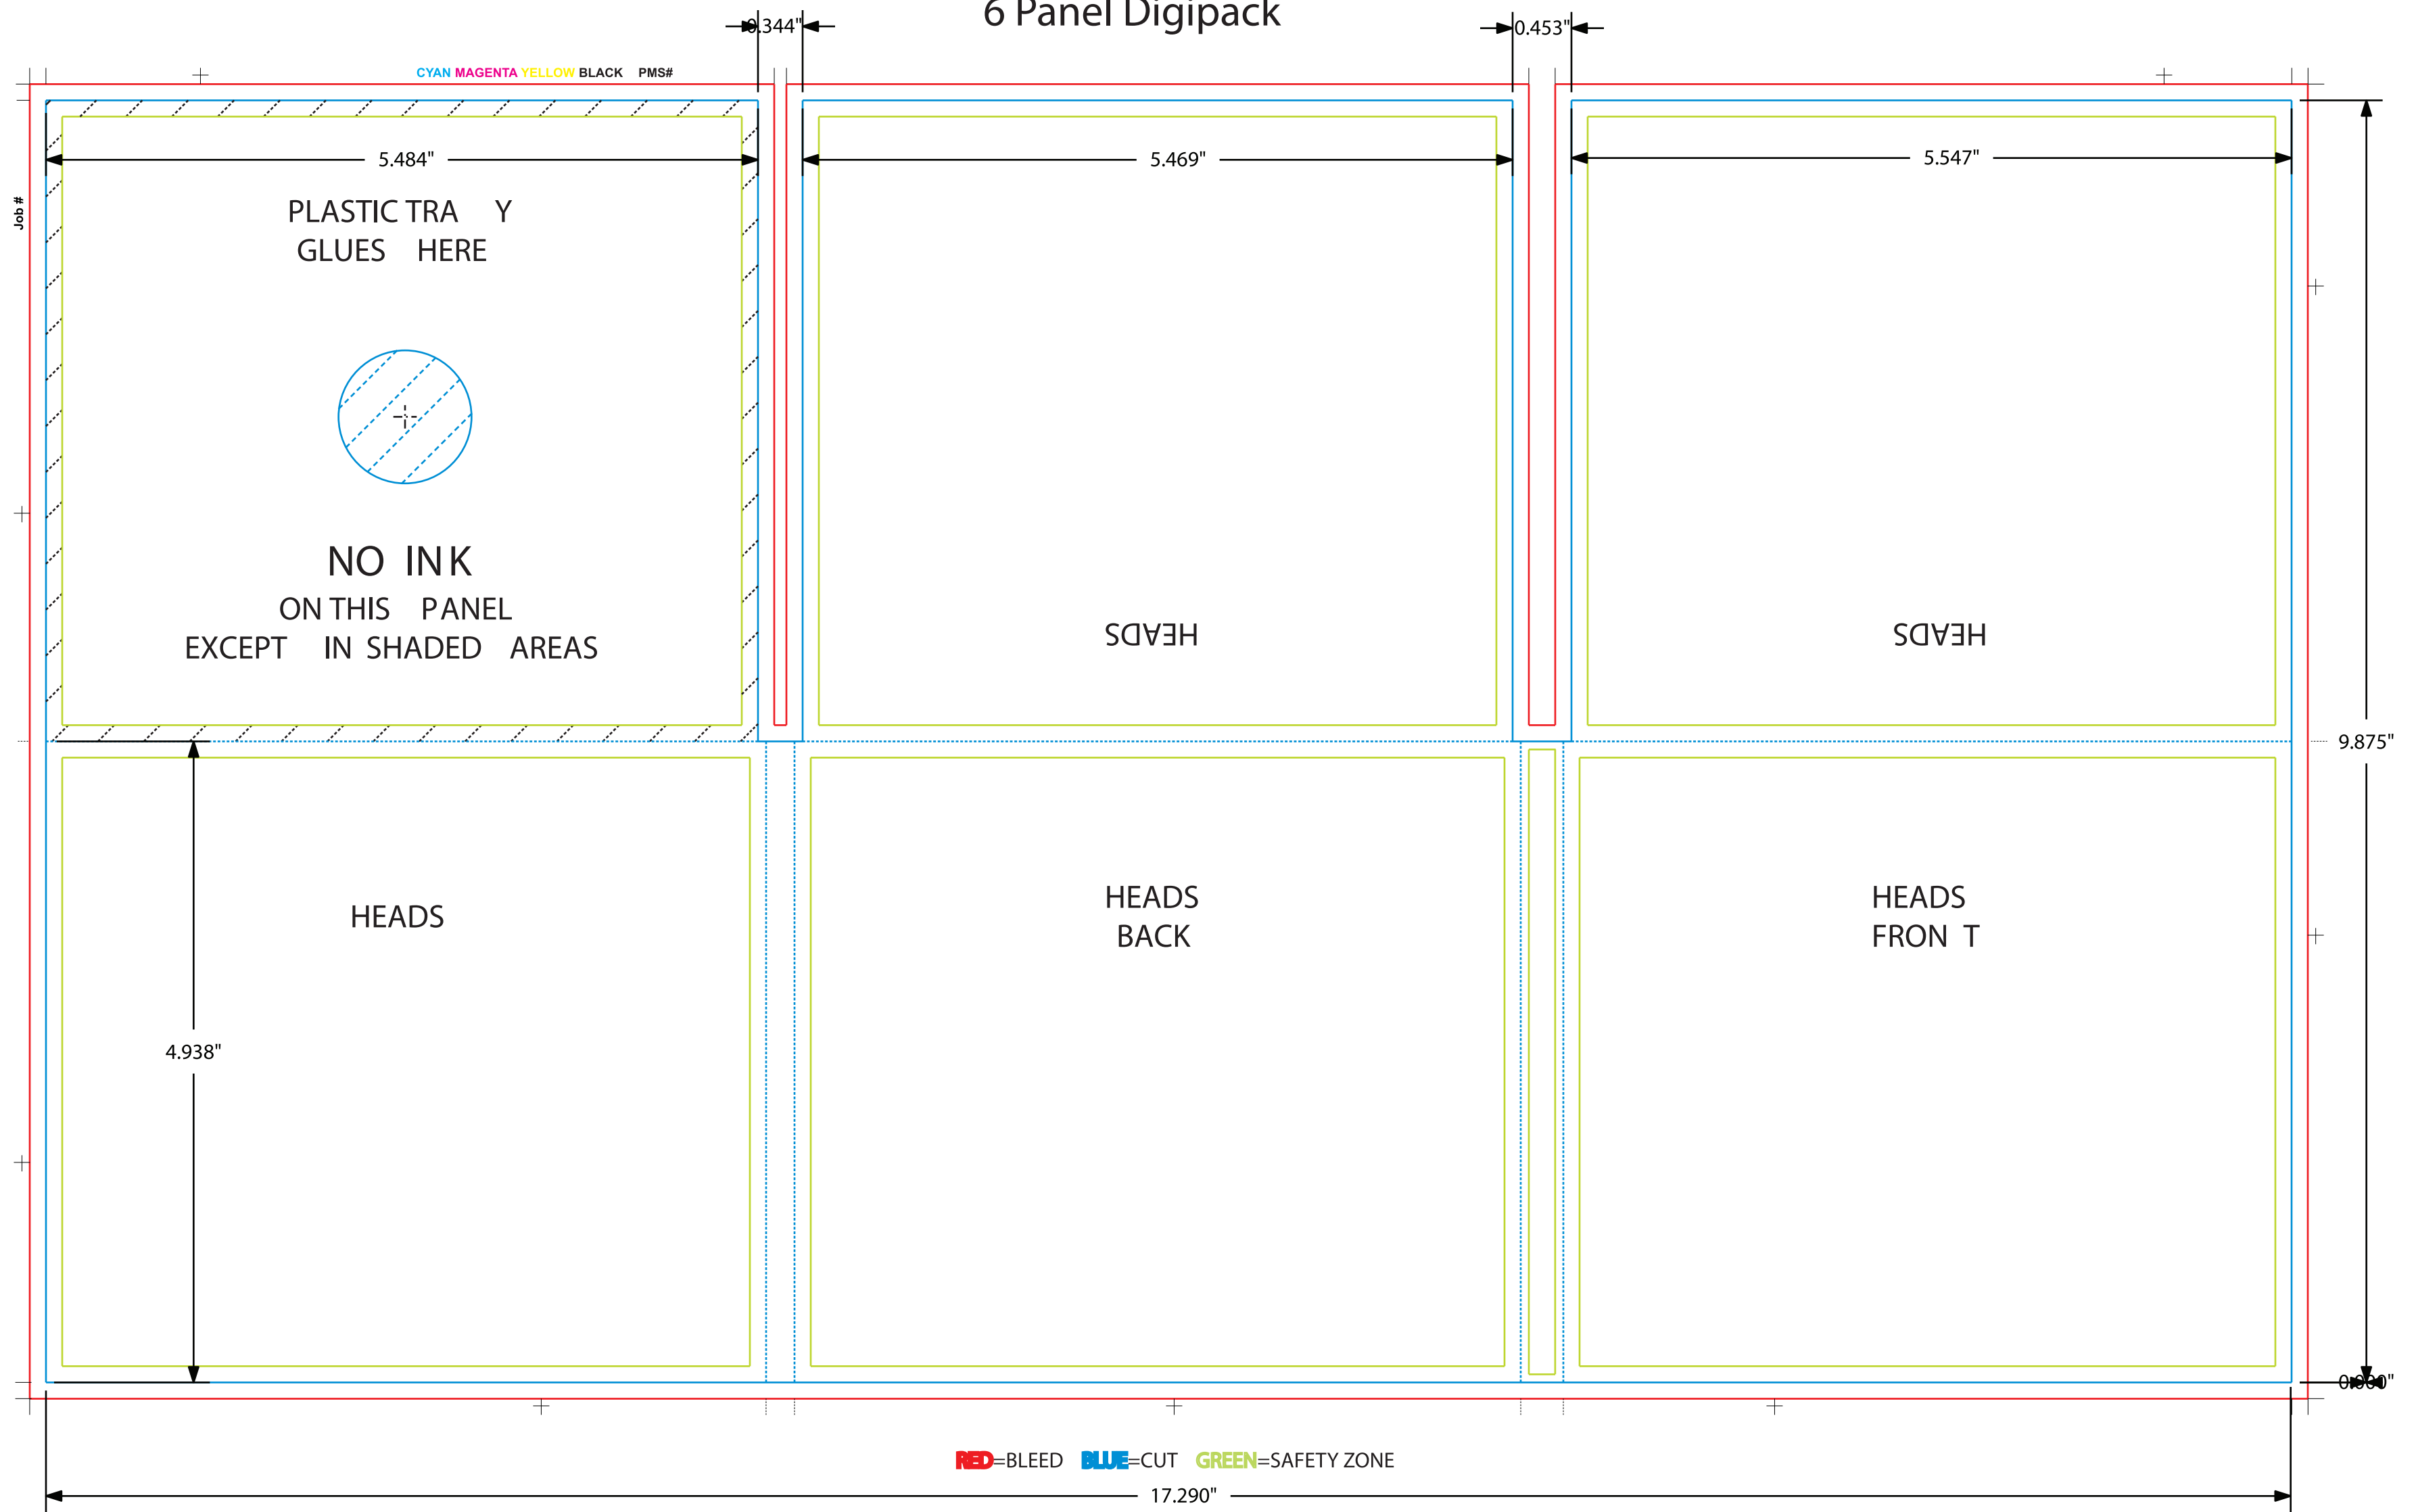

6 Panel Digipack

CYAN MAGENTA YELLOW BLACK PMS#

PLASTIC TRAY
GLUES HERE

NO INK
ON THIS PANEL
EXCEPT IN SHADED AREAS

HEADS

HEADS

HEADS

HEADS
BACK

HEADS
FRONT

RED=BLEED BLUE=CUT GREEN=SAFETY ZONE

17.290"